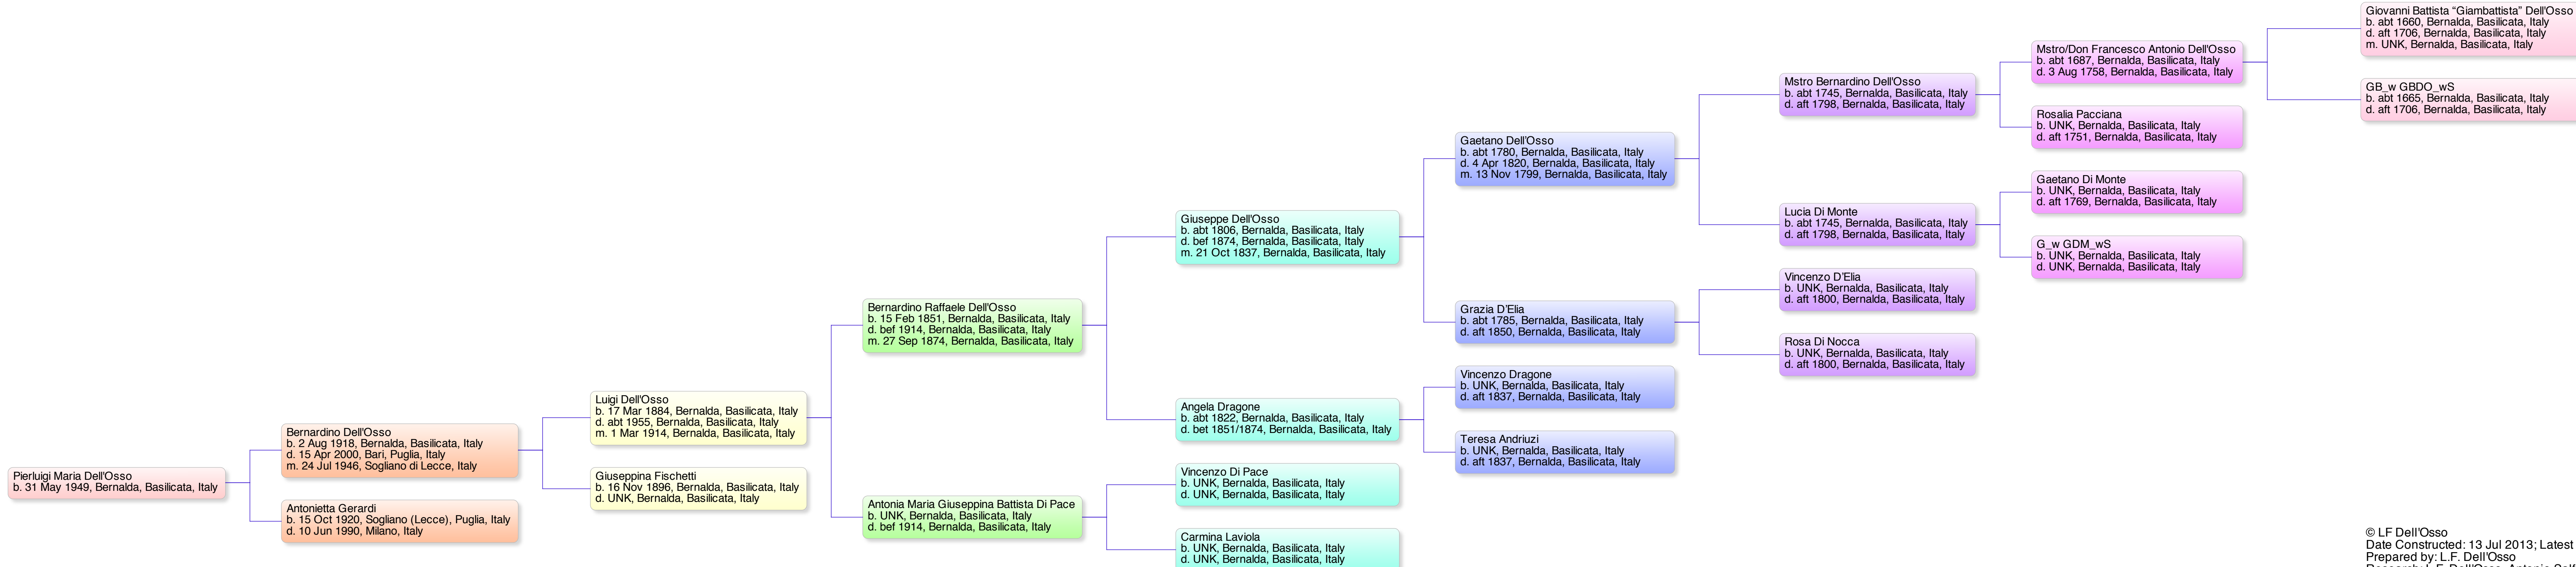

# Pierluigi Maria Dell'Osso's Pedigree Chart

© LF Dell'Osso  
 Date Constructed: 13 Jul 2013; Latest Revision: 13 Jul 2013  
 Prepared by: L.F. Dell'Osso  
 Research: L.F. Dell'Osso, Antonio Salfi, Charlene Morse  
 Sources: Birth, Marriage, and Death Records of Bernalda, MT, Italy  
 Other Sources: Church Baptismal, Marriage, and Death Records and Living Relatives