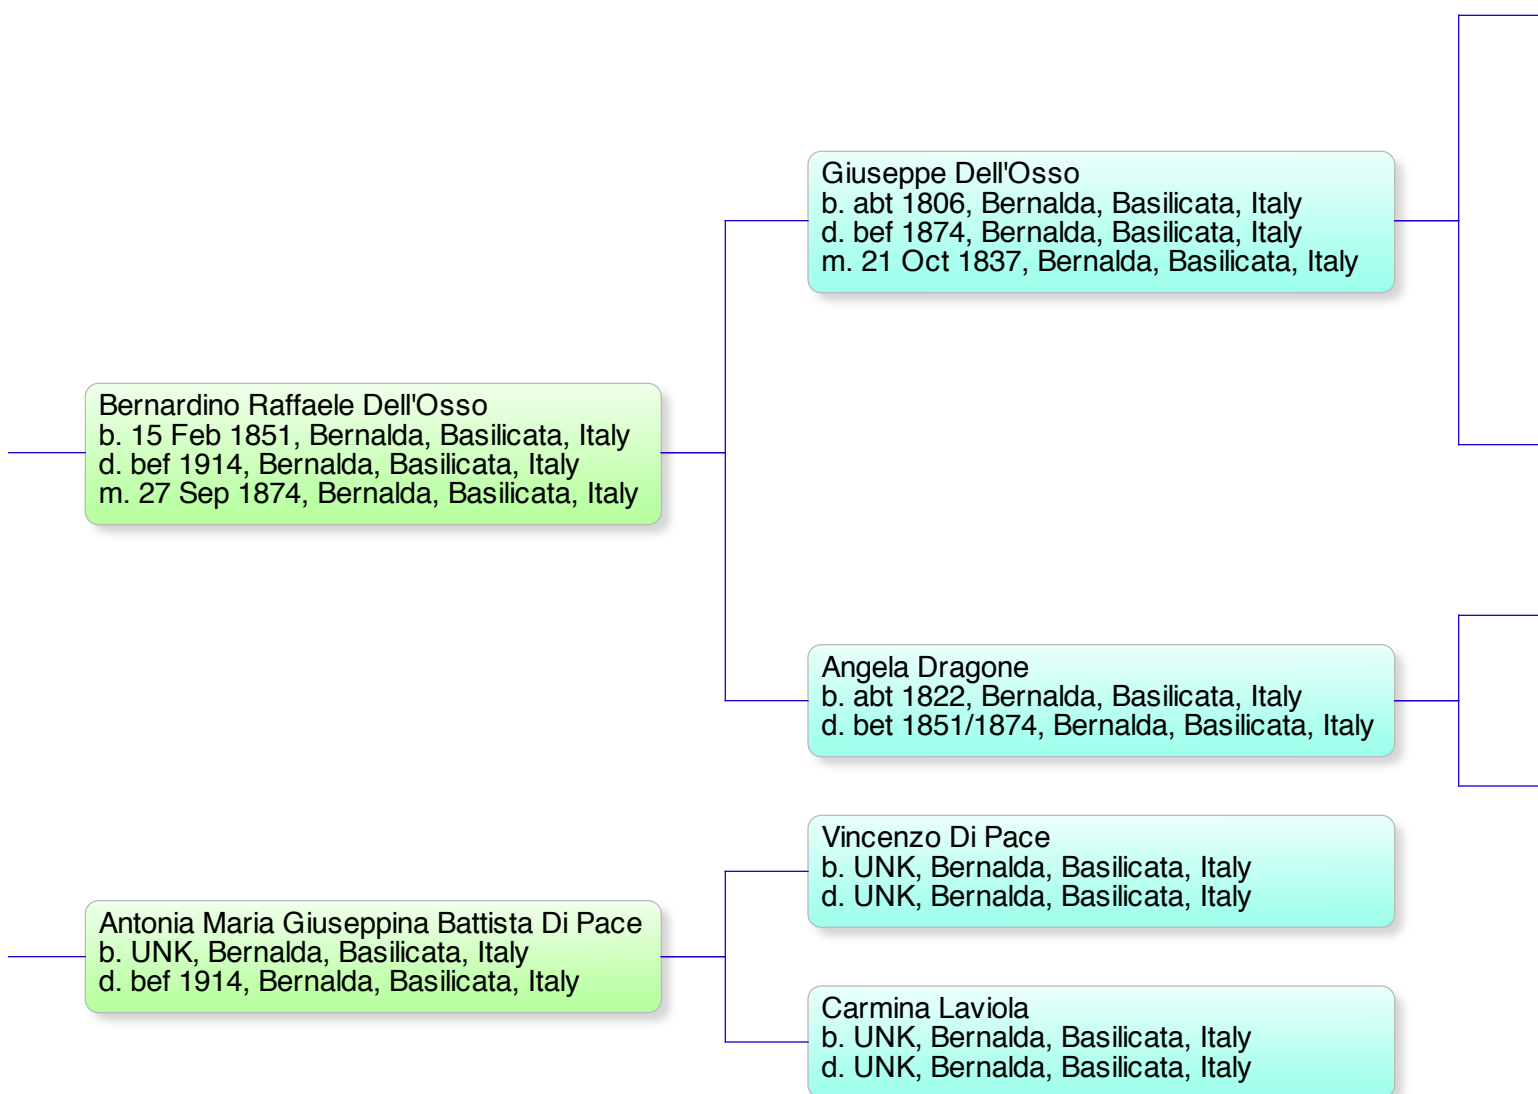

Giuseppina Anna Maria Dell'Osso's Ped