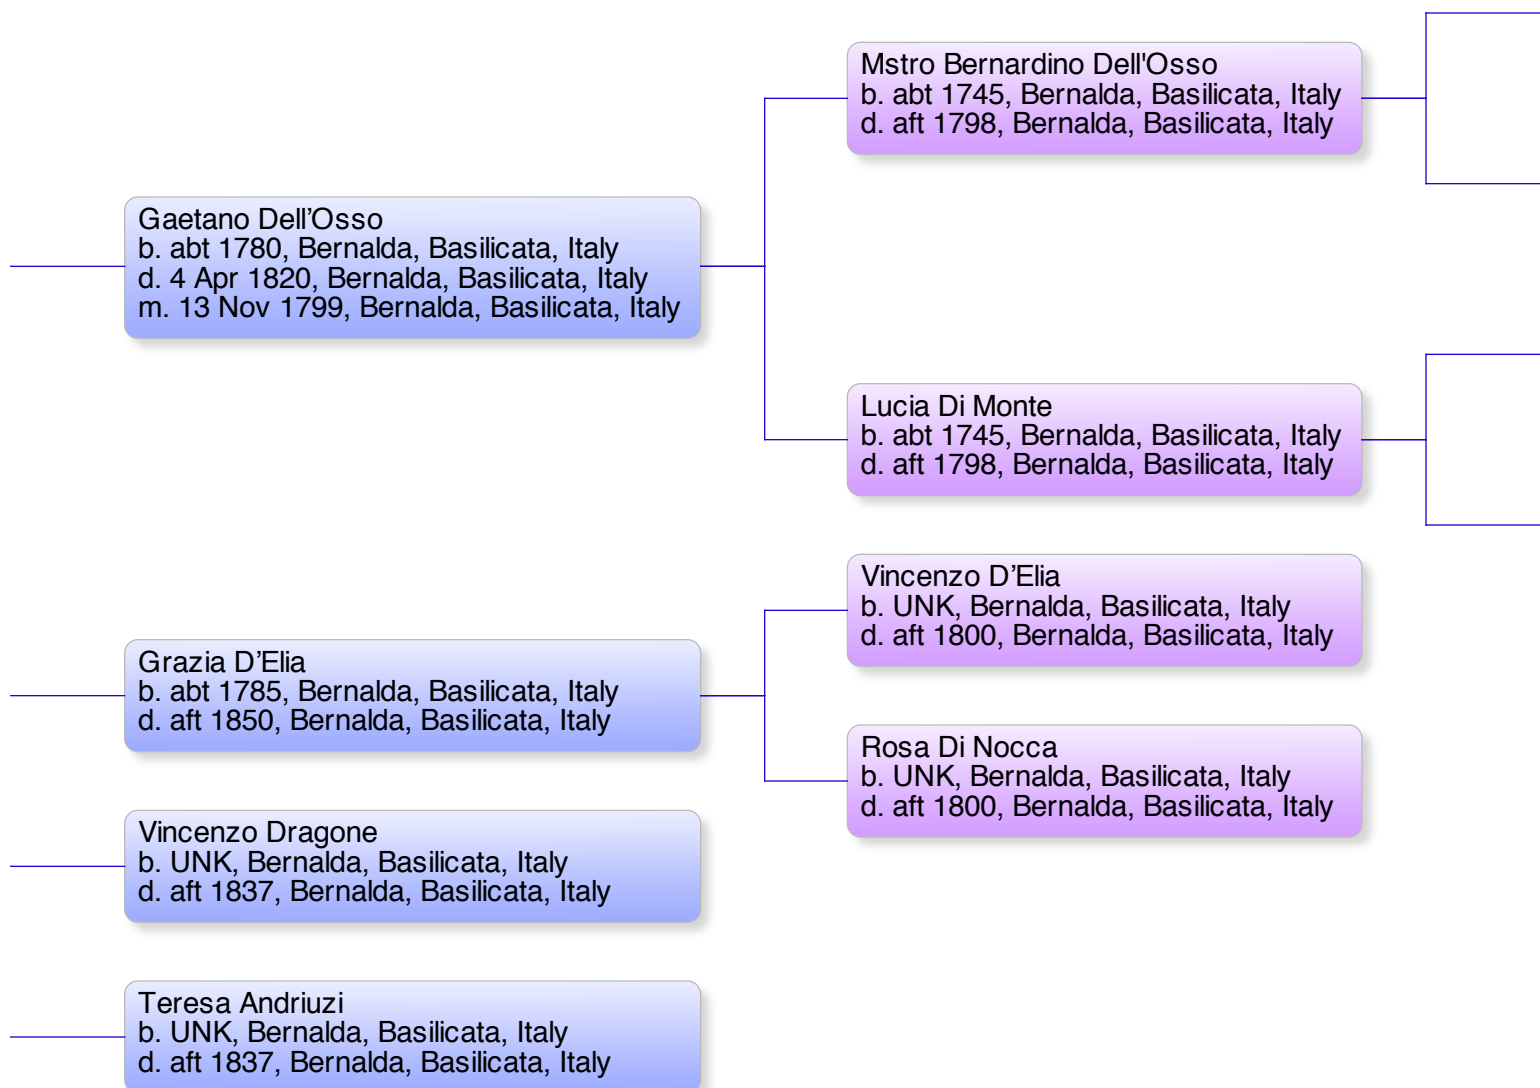

---

igree Chart