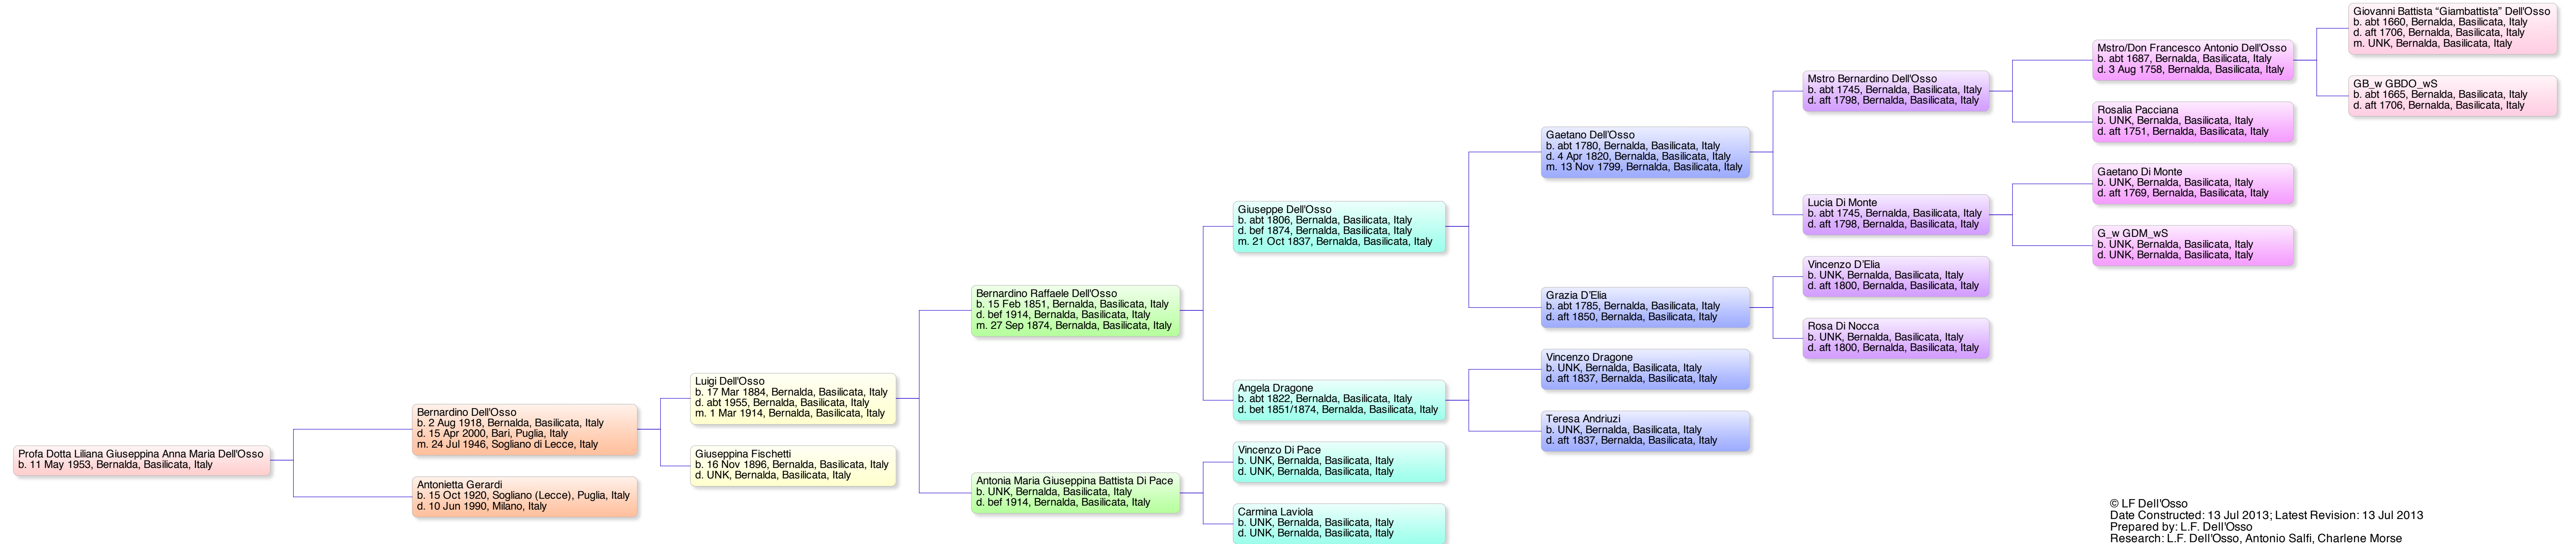

Liliana Giuseppina Anna Maria Dell'Osso's Pedigree Chart

© LF Dell'Osso
 Date Constructed: 13 Jul 2013; Latest Revision: 13 Jul 2013
 Prepared by: L.F. Dell'Osso
 Research: L.F. Dell'Osso, Antonio Salfi, Charlene Morse
 Sources: Birth, Marriage, and Death Records of Bernalda, MT, Italy
 Other Sources: Church Baptismal, Marriage, and Death Records and Living Relatives