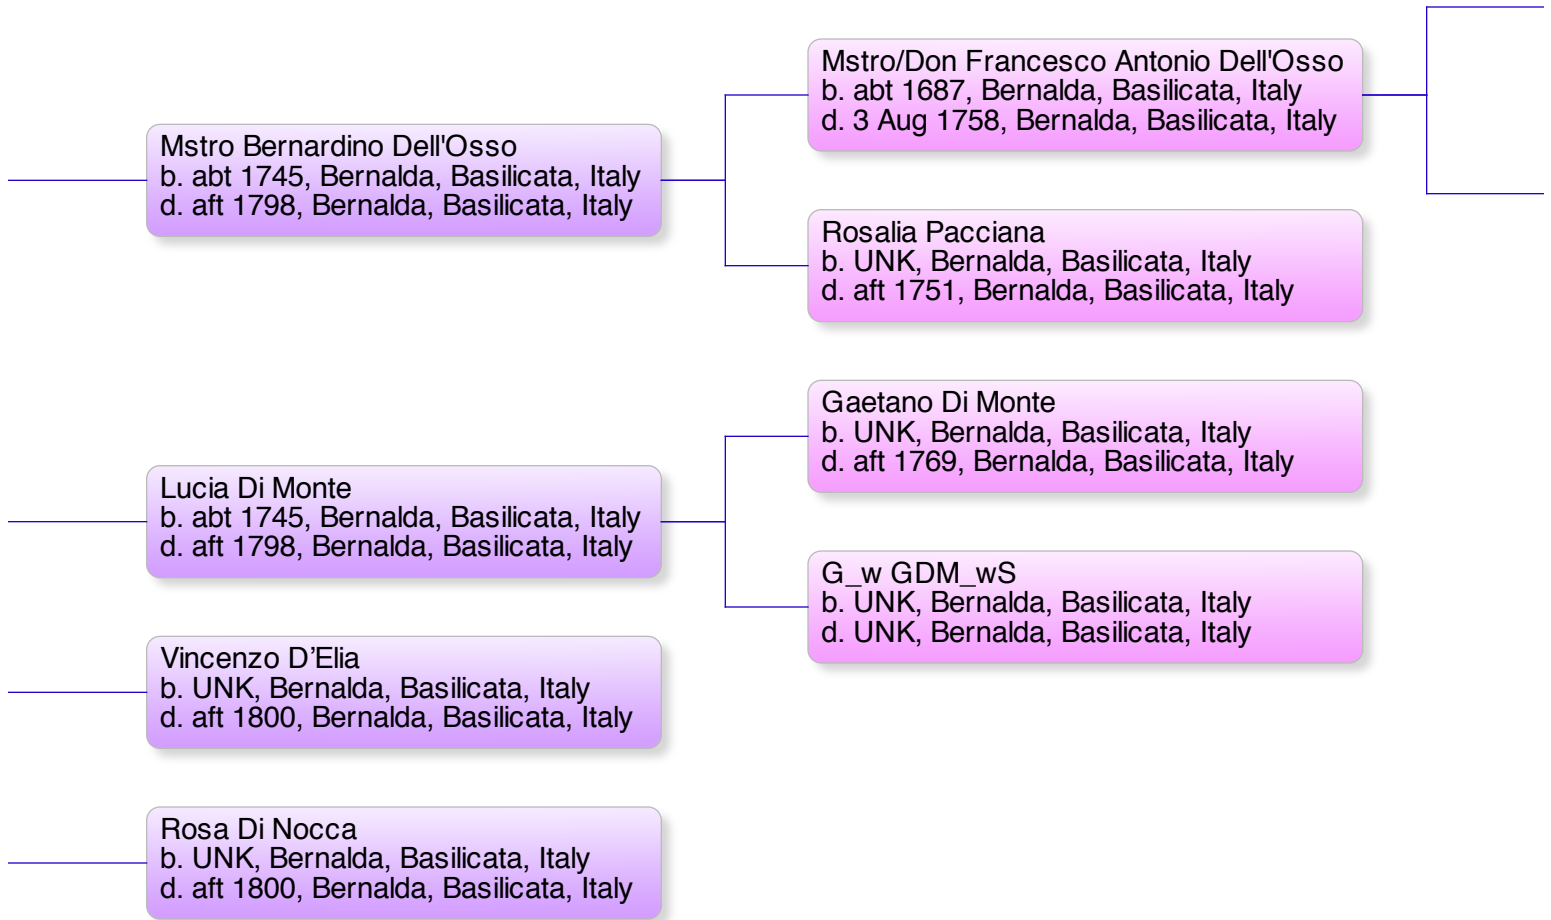

Guido Rafele Dell'Osso
b. 24 Dec 1954, Bernalda, Basilicata, Italy

Bernardino Dell'Osso
b. 2 Aug 1918, Bernalda, Basilicata, Italy
d. 15 Apr 2000, Bari, Puglia, Italy
m. 24 Jul 1946, Sogliano di Lecce, Italy

Antonietta Gerardi
b. 15 Oct 1920, Sogliano (Lecce), Puglia, Italy
d. 10 Jun 1990, Milano, Italy

Luigi Dell'Osso
b. 17 Mar 1884, Bernalda, Basilicata, Italy
d. abt 1955, Bernalda, Basilicata, Italy
m. 1 Mar 1914, Bernalda, Basilicata, Italy

Giuseppina Fischetti
b. 16 Nov 1896, Bernalda, Basilicata, Italy
d. UNK, Bernalda, Basilicata, Italy

Bernardino Raffaele Dell'Osso
b. 15 Feb 1851, Bernalda, Basilicata, Italy
d. bef 1914, Bernalda, Basilicata, Italy
m. 27 Sep 1874, Bernalda, Basilicata, Italy

Antonia Maria Giuseppina Battista Di Pace
b. UNK, Bernalda, Basilicata, Italy
d. bef 1914, Bernalda, Basilicata, Italy

Ido Raffaele Dell'Osso's Pedigree Chart

Giovanni Battista "Giambattista" Dell'Osso
b. abt 1660, Bernalda, Basilicata, Italy
d. aft 1706, Bernalda, Basilicata, Italy
m. UNK, Bernalda, Basilicata, Italy