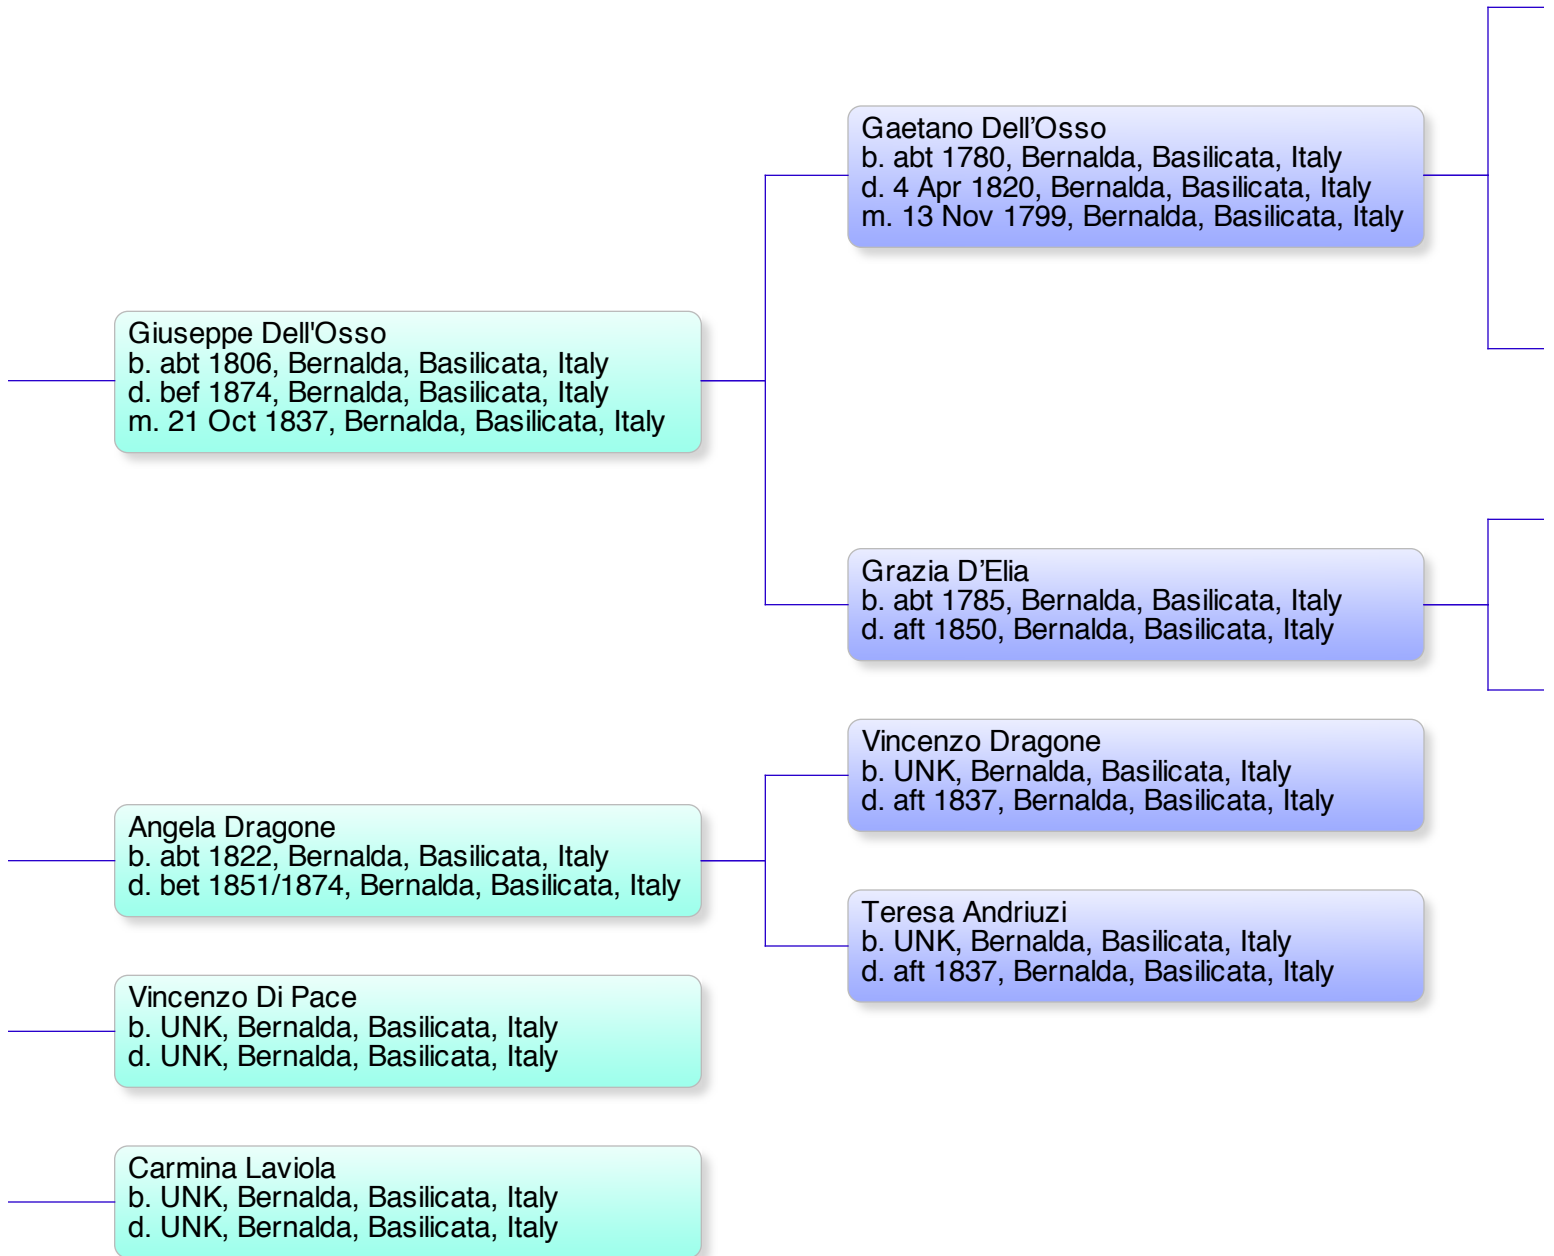

Guido Rafele Dell'Osso
b. 24 Dec 1954, Bernalda, Basilicata, Italy

Bernardino Dell'Osso
b. 2 Aug 1918, Bernalda, Basilicata, Italy
d. 15 Apr 2000, Bari, Puglia, Italy
m. 24 Jul 1946, Sogliano di Lecce, Italy

Antonietta Gerardi
b. 15 Oct 1920, Sogliano (Lecce), Puglia, Italy
d. 10 Jun 1990, Milano, Italy

Luigi Dell'Osso
b. 17 Mar 1884, Bernalda, Basilicata, Italy
d. abt 1955, Bernalda, Basilicata, Italy
m. 1 Mar 1914, Bernalda, Basilicata, Italy

Giuseppina Fischetti
b. 16 Nov 1896, Bernalda, Basilicata, Italy
d. UNK, Bernalda, Basilicata, Italy

Bernardino Raffaele Dell'Osso
b. 15 Feb 1851, Bernalda, Basilicata, Italy
d. bef 1914, Bernalda, Basilicata, Italy
m. 27 Sep 1874, Bernalda, Basilicata, Italy

Antonia Maria Giuseppina Battista Di Pace
b. UNK, Bernalda, Basilicata, Italy
d. bef 1914, Bernalda, Basilicata, Italy

Ido Raffaele Dell'Osso's Pedigree Chart

Giovanni Battista "Giambattista" Dell'Osso
b. abt 1660, Bernalda, Basilicata, Italy
d. aft 1706, Bernalda, Basilicata, Italy
m. UNK, Bernalda, Basilicata, Italy