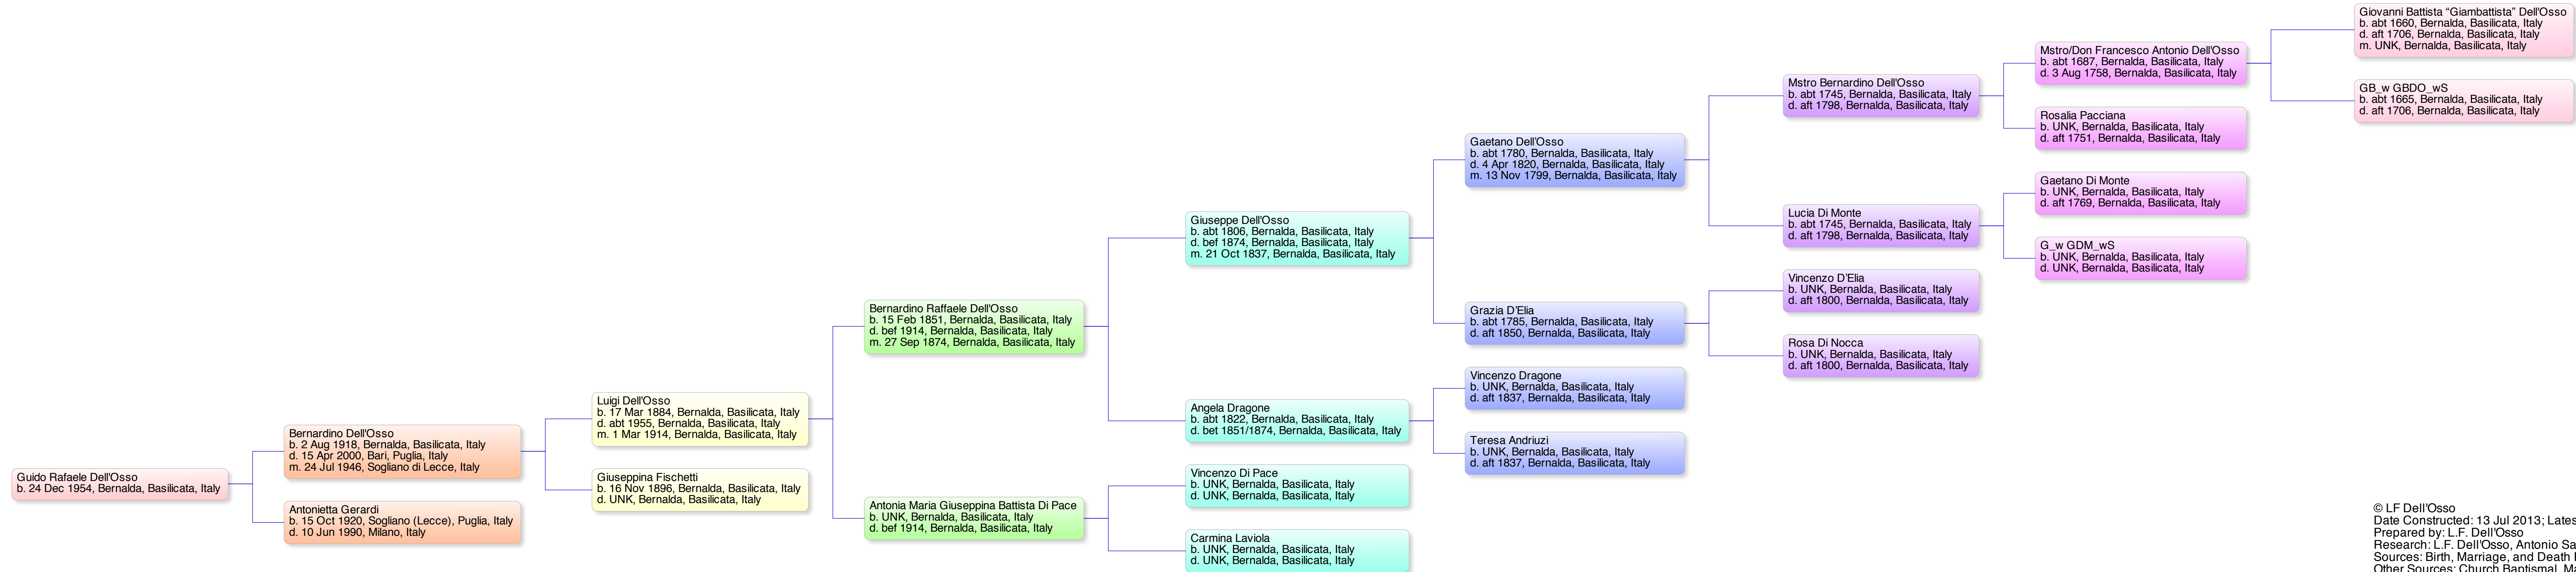

Guido Raffaele Dell'Osso's Pedigree Chart

© LF Dell'Osso
 Date Constructed: 13 Jul 2013; Latest Revision: 13 Jul 2013
 Prepared by: L.F. Dell'Osso
 Research: L.F. Dell'Osso, Antonio Salfi, Charlene Morse
 Sources: Birth, Marriage, and Death Records of Bernalda, MT, Italy
 Other Sources: Church Baptismal, Marriage, and Death Records and Living Relatives