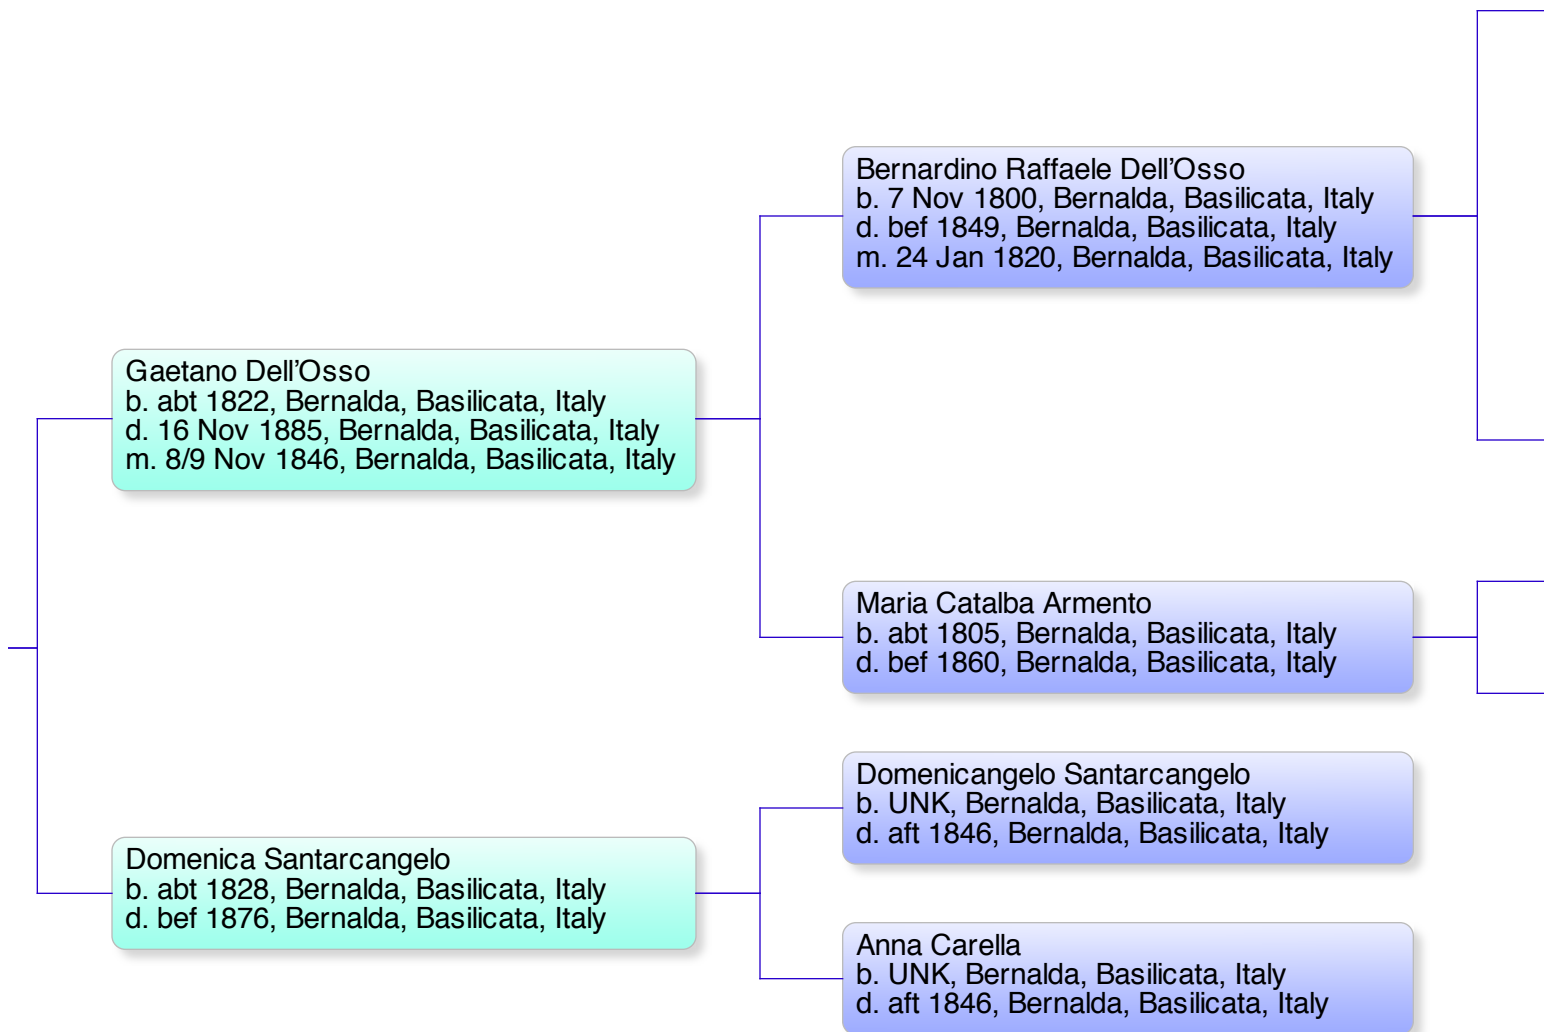

---

---

Gaetano Dell'Osso  
b. 5 Aug 1897, Bernalda, Basilicata, Italy  
d. 29 Mar 1973, Bernalda, Basilicata, Italy  
m. 28 Oct 1935, S Marco, Argentina

Noemi Sarpi  
b. 19 Apr 1903, San Marco Argentano, Cosenza, Italy

Giuseppe Dell'Osso  
b. 16 May 1867, Bernalda, Basilicata, Italy  
d. abt 1956, Bernalda, Basilicata, Italy  
m. 18 Oct 1891, Bernalda, Basilicata, Italy

Maria Teresa Castano  
b. UNK, Bernalda, Basilicata, Italy  
d. UNK, Bernalda, Basilicata, Italy

# Annarosa Dell'Osso's Pedigree

---

Gaetano Dell'Osso  
b. abt 1780, Bernalda, Basilicata, Italy  
d. 4 Apr 1820, Bernalda, Basilicata, Italy  
m. 13 Nov 1799, Bernalda, Basilicata, Italy

Mstro Bernardino Dell'Osso  
b. abt 1745, Bernalda, Basilicata, Italy  
d. aft 1798, Bernalda, Basilicata, Italy