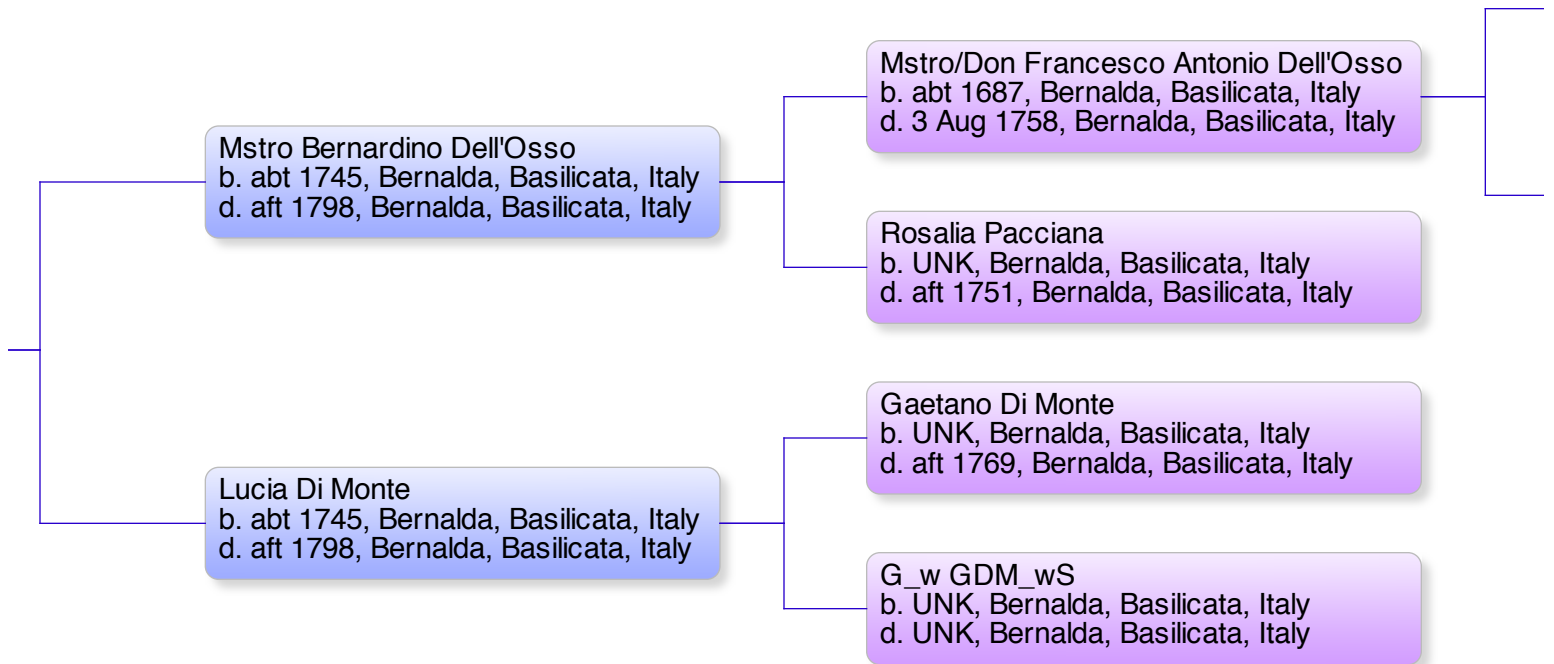

o Pedigree Chart