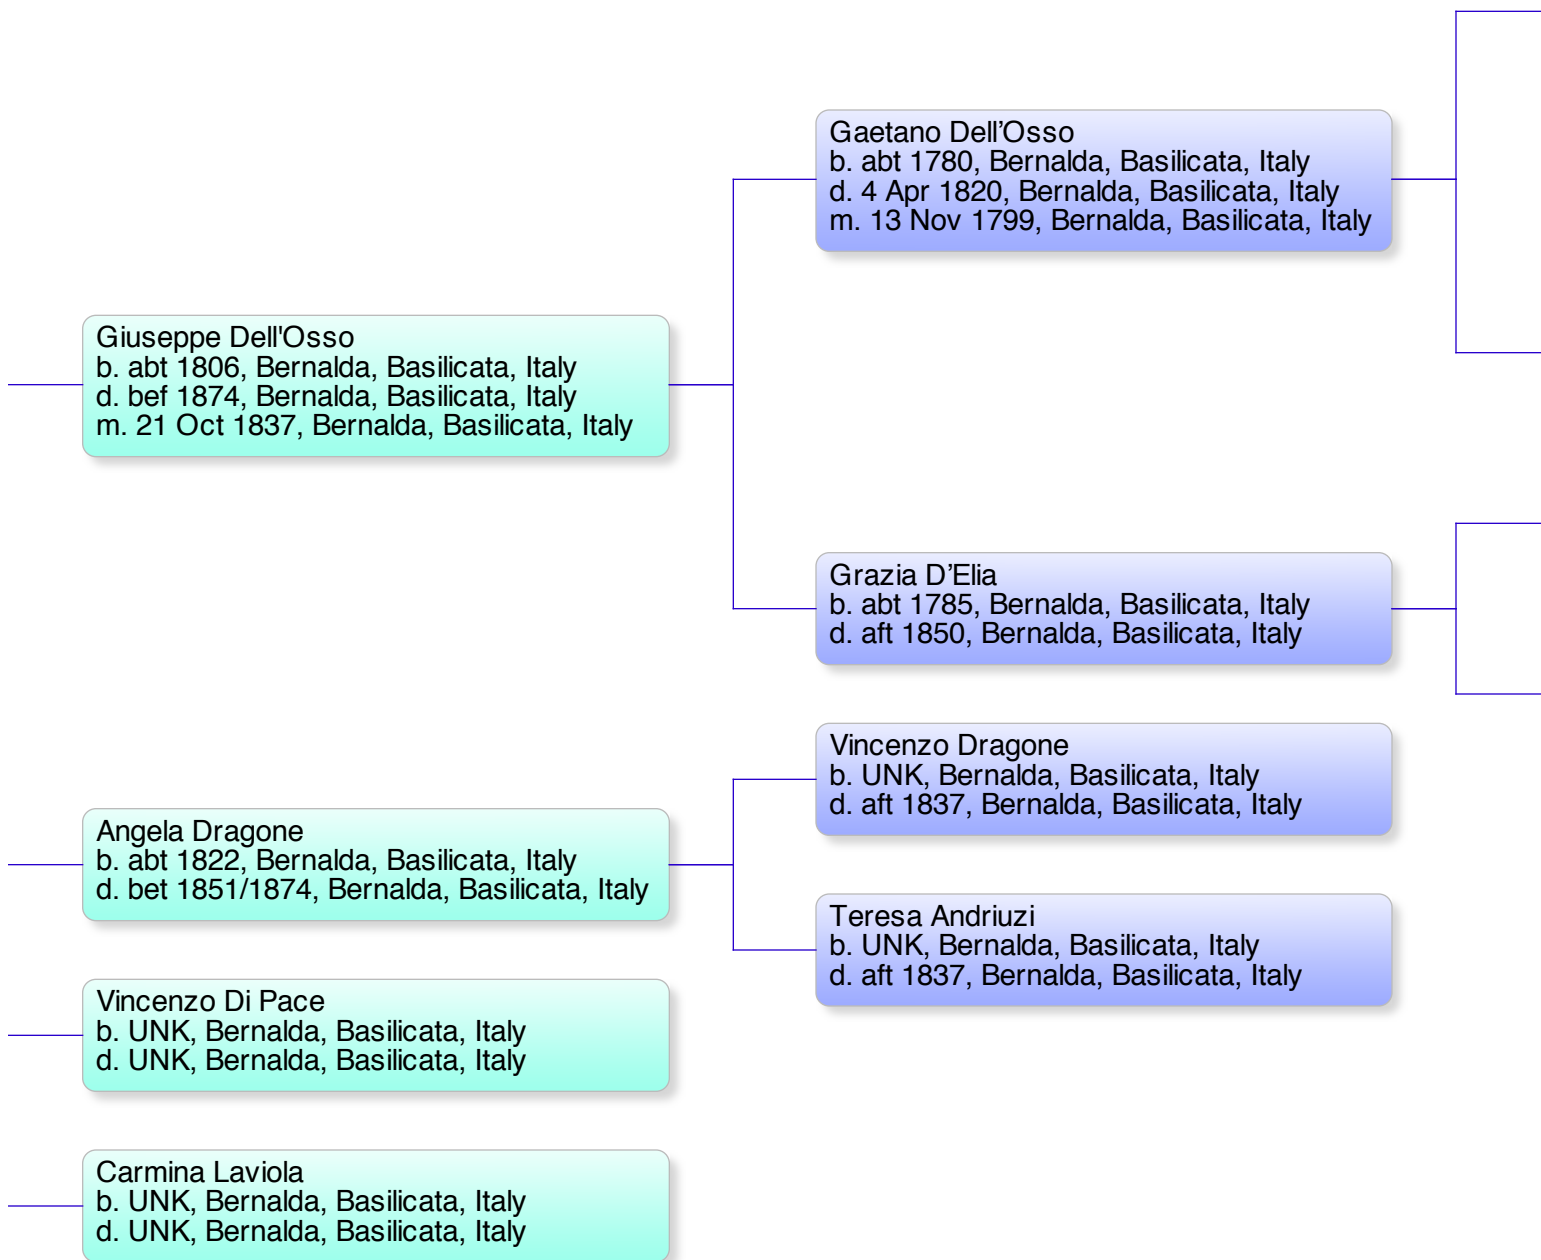

Riccardo Luigi Dell'Osso
b. 16 Nov 1963, Bernalda, Basilicata, Italy

Bernardino Dell'Osso
b. 2 Aug 1918, Bernalda, Basilicata, Italy
d. 15 Apr 2000, Bari, Puglia, Italy
m. 24 Jul 1946, Sogliano di Lecce, Italy

Antonietta Gerardi
b. 15 Oct 1920, Sogliano (Lecce), Puglia, Italy
d. 10 Jun 1990, Milano, Italy

Luigi Dell'Osso
b. 17 Mar 1884, Bernalda, Basilicata, Italy
d. abt 1955, Bernalda, Basilicata, Italy
m. 1 Mar 1914, Bernalda, Basilicata, Italy

Giuseppina Fischetti
b. 16 Nov 1896, Bernalda, Basilicata, Italy
d. UNK, Bernalda, Basilicata, Italy

Bernardino Raffaele Dell'Osso
b. 15 Feb 1851, Bernalda, Basilicata, Italy
d. bef 1914, Bernalda, Basilicata, Italy
m. 27 Sep 1874, Bernalda, Basilicata, Italy

Antonia Maria Giuseppina Battista Di Pace
b. UNK, Bernalda, Basilicata, Italy
d. bef 1914, Bernalda, Basilicata, Italy

Riccardo Luigi Dell'Osso's Pedigree Chart

Mstro Bernardino Dell'Osso
b. abt 1745, Bernalda, Basilicata, Italy
d. aft 1798, Bernalda, Basilicata, Italy