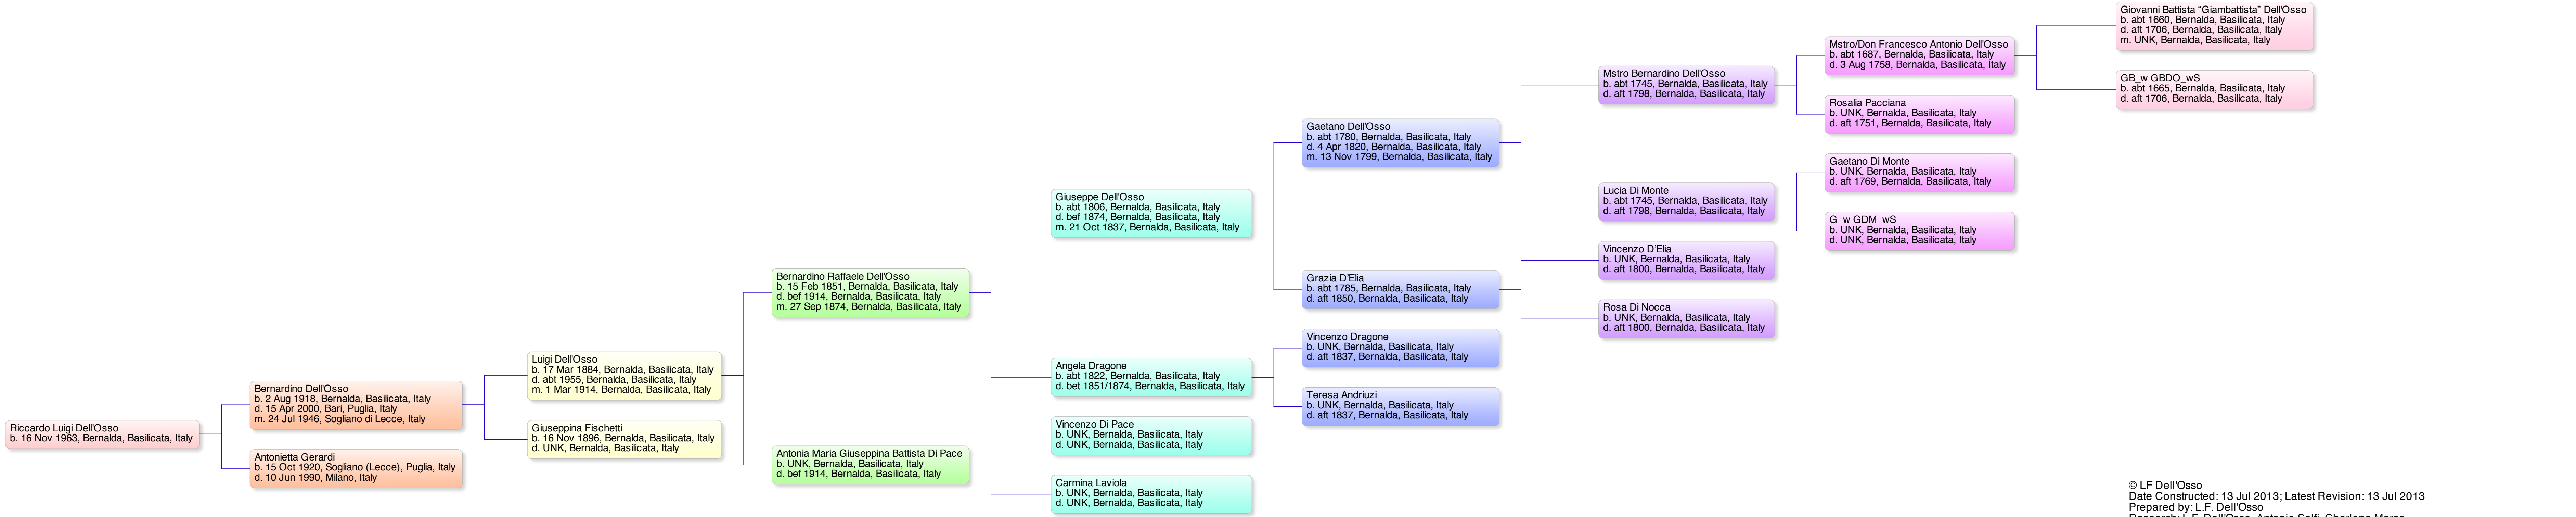

Riccardo Luigi Dell'Osso's Pedigree Chart

© LF Dell'Osso
 Date Constructed: 13 Jul 2013; Latest Revision: 13 Jul 2013
 Prepared by: L.F. Dell'Osso
 Research: L.F. Dell'Osso, Antonio Salfi, Charlene Morse
 Sources: Birth, Marriage, and Death Records of Bernalda, MT, Italy
 Other Sources: Church Baptismal, Marriage, and Death Records and Living Relatives