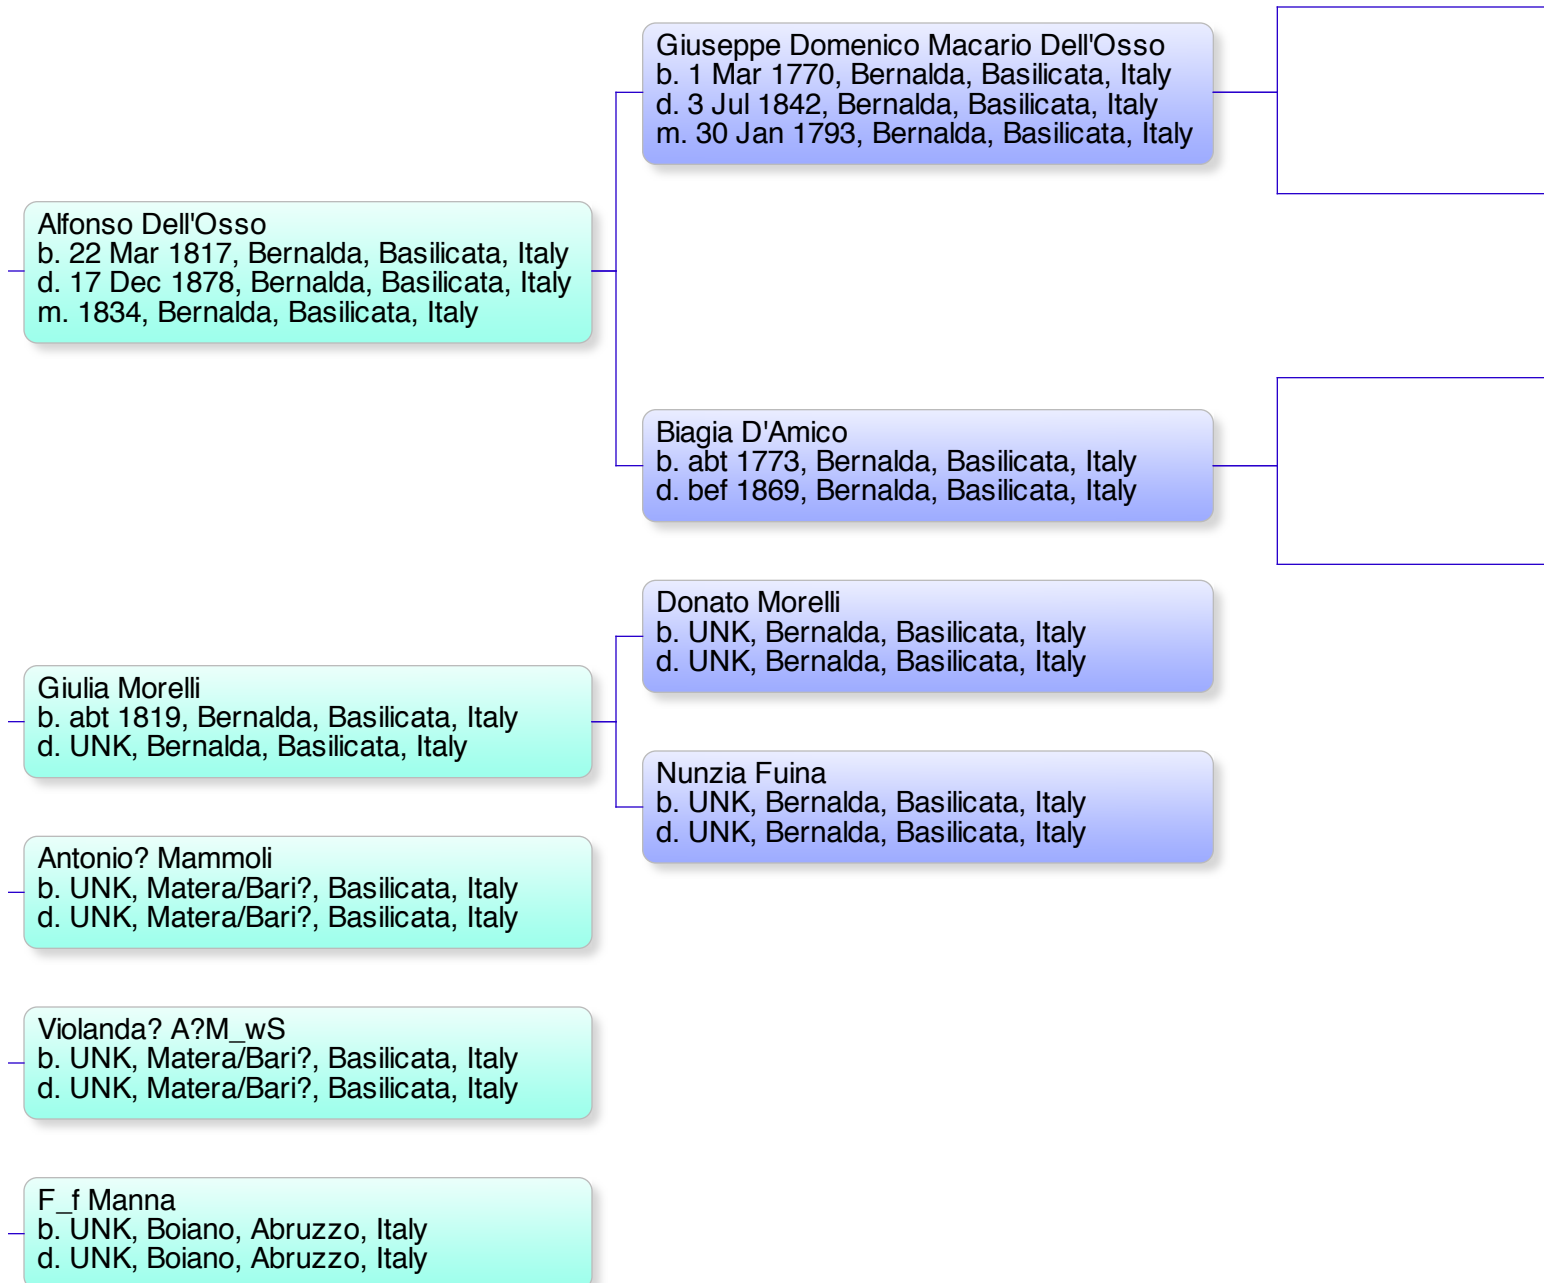

Louis Frank Dell'Osso's Pedigree C