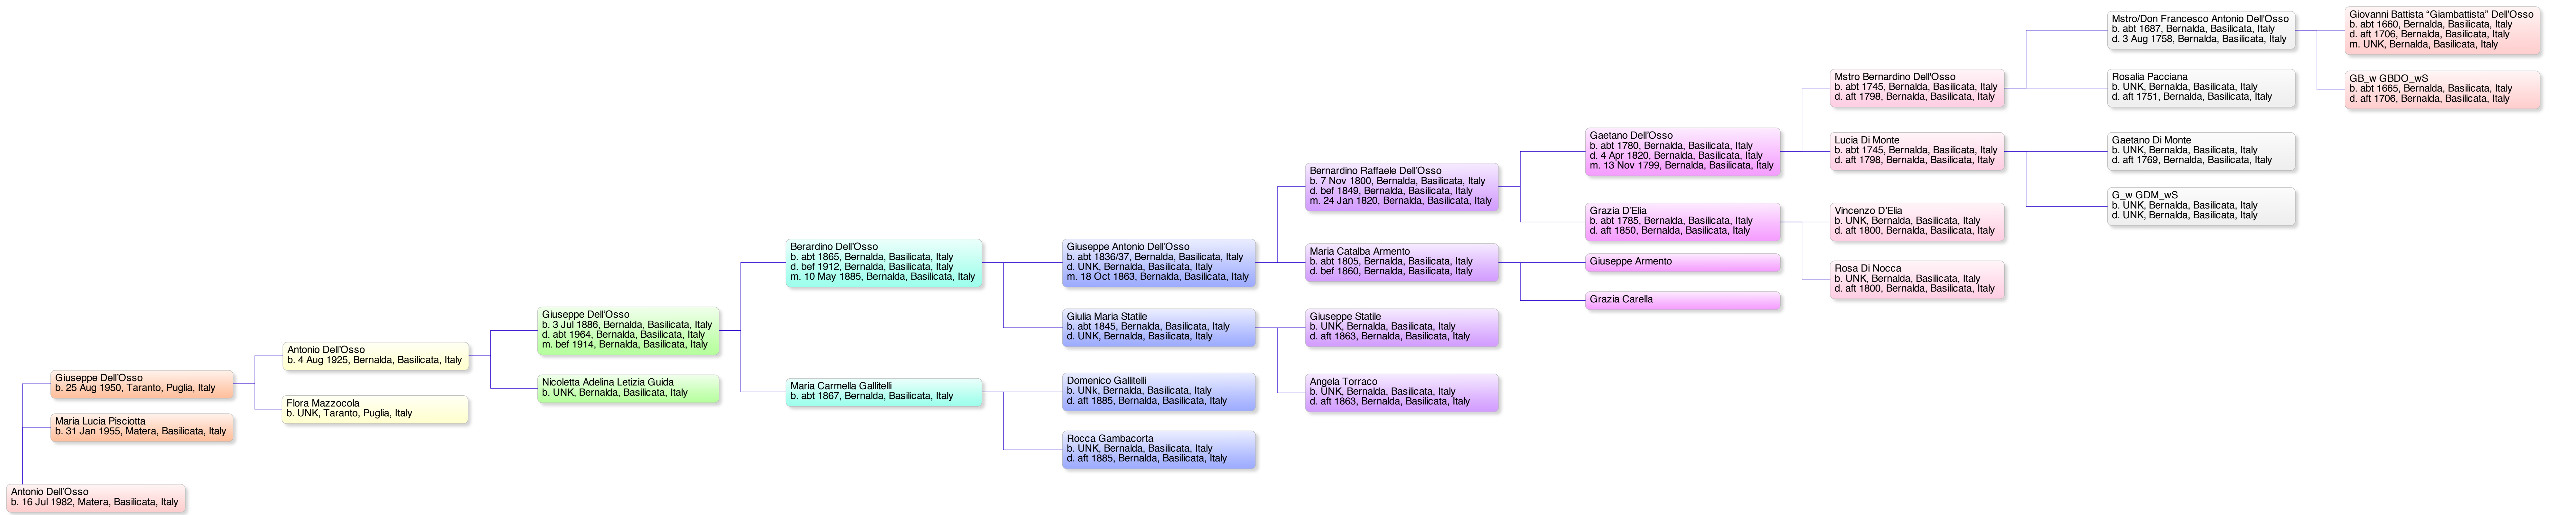

Antonio Dell'Osso's Pedigree Chart

© LF Dell'Osso
 Date Constructed: 28 June 2013; Latest Revision: 28 June 2013
 Prepared by: L.F. Dell'Osso
 Research: L.F. Dell'Osso, Antonio Salfi, Charlene Morse
 Sources: Birth, Marriage, and Death Records of Bernalda, MT, Italy
 Other Sources: Church Baptismal, Marriage, and Death Records and Living Relatives