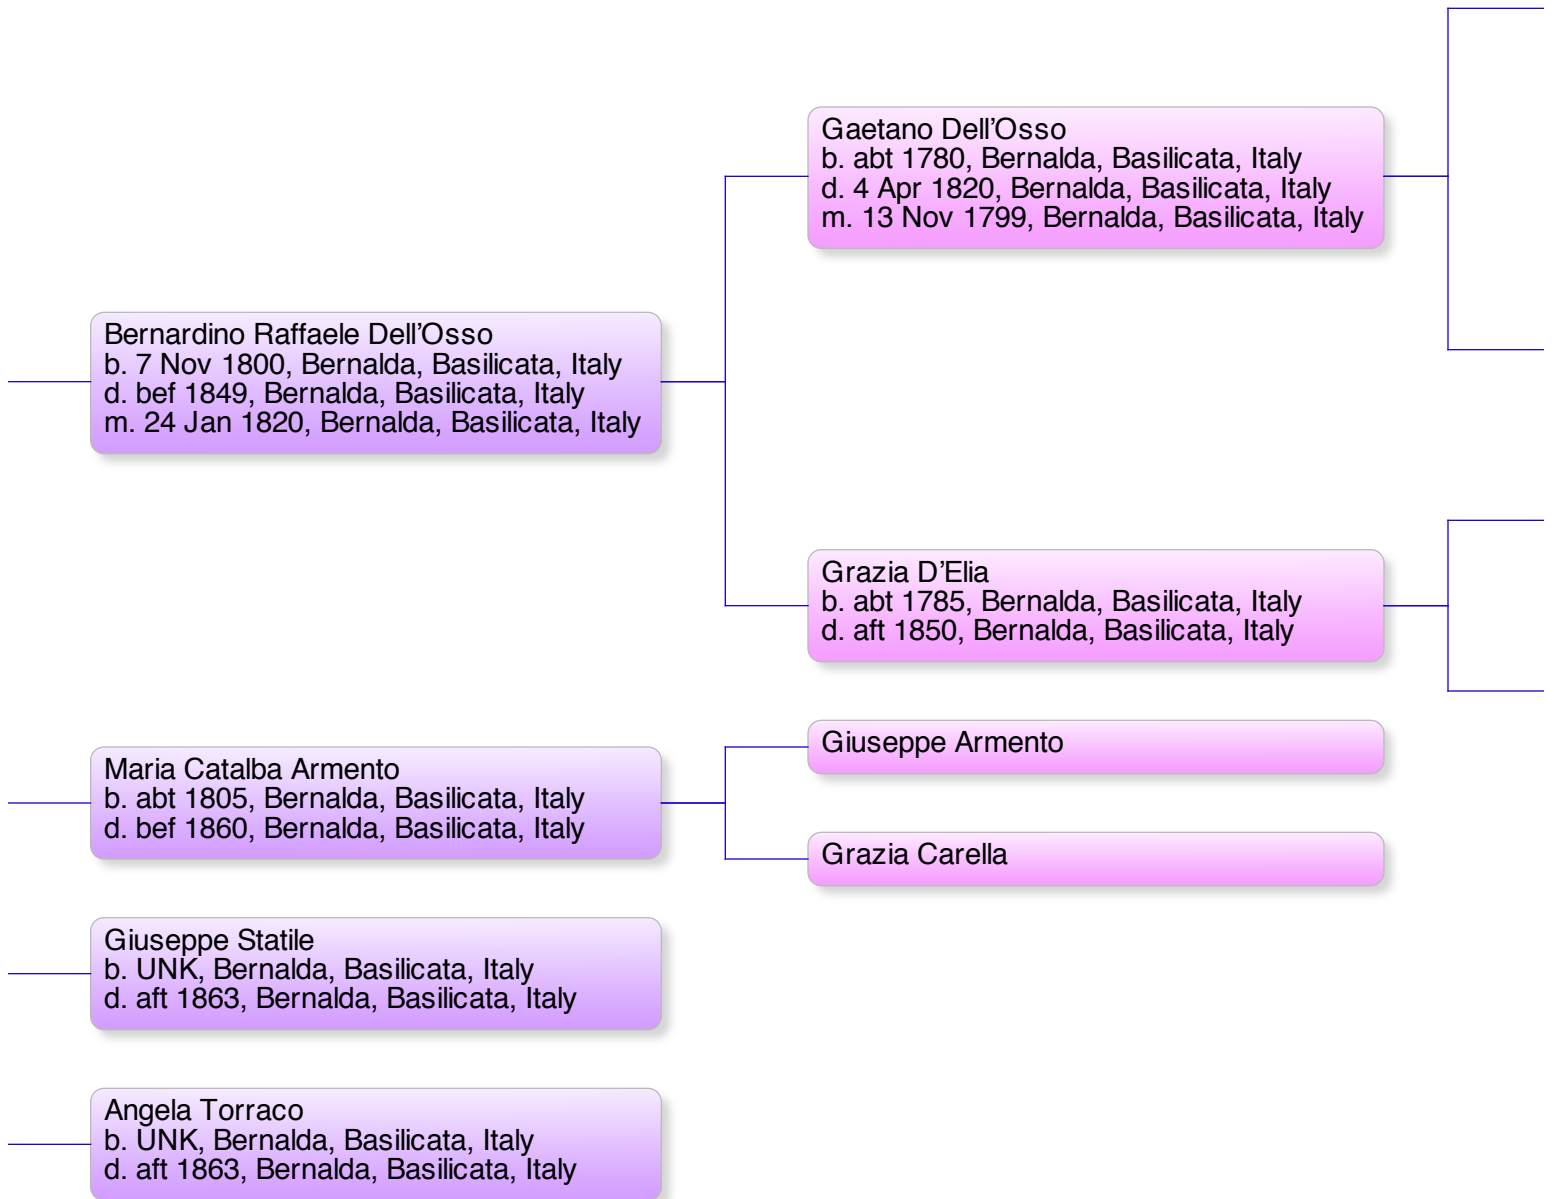

---

---

Berardino Dell'Oso  
b. abt 1865, Bernalda, Basilicata, Italy  
d. bef 1912, Bernalda, Basilicata, Italy  
m. 10 May 1885, Bernalda, Basilicata, Italy

Giuseppe Antonio Dell'Oso  
b. abt 1836/37, Bernalda, Basilicata, Italy  
d. UNK, Bernalda, Basilicata, Italy  
m. 18 Oct 1863, Bernalda, Basilicata, Italy

Giulia Maria Statile  
b. abt 1845, Bernalda, Basilicata, Italy  
d. UNK, Bernalda, Basilicata, Italy

Maria Carmella Gallitelli  
b. abt 1867, Bernalda, Basilicata, Italy

Domenico Gallitelli  
b. UNK, Bernalda, Basilicata, Italy  
d. aft 1885, Bernalda, Basilicata, Italy

Rocca Gambacorta  
b. UNK, Bernalda, Basilicata, Italy  
d. aft 1885, Bernalda, Basilicata, Italy

---

---

# o Pedigree Chart

Mstro Bernardino Dell'Osso  
b. abt 1745, Bernalda, Basilicata, Italy  
d. aft 1798, Bernalda, Basilicata, Italy

Mstro/Don Francesco Antonio Dell'Osso  
b. abt 1687, Bernalda, Basilicata, Italy  
d. 3 Aug 1758, Bernalda, Basilicata, Italy