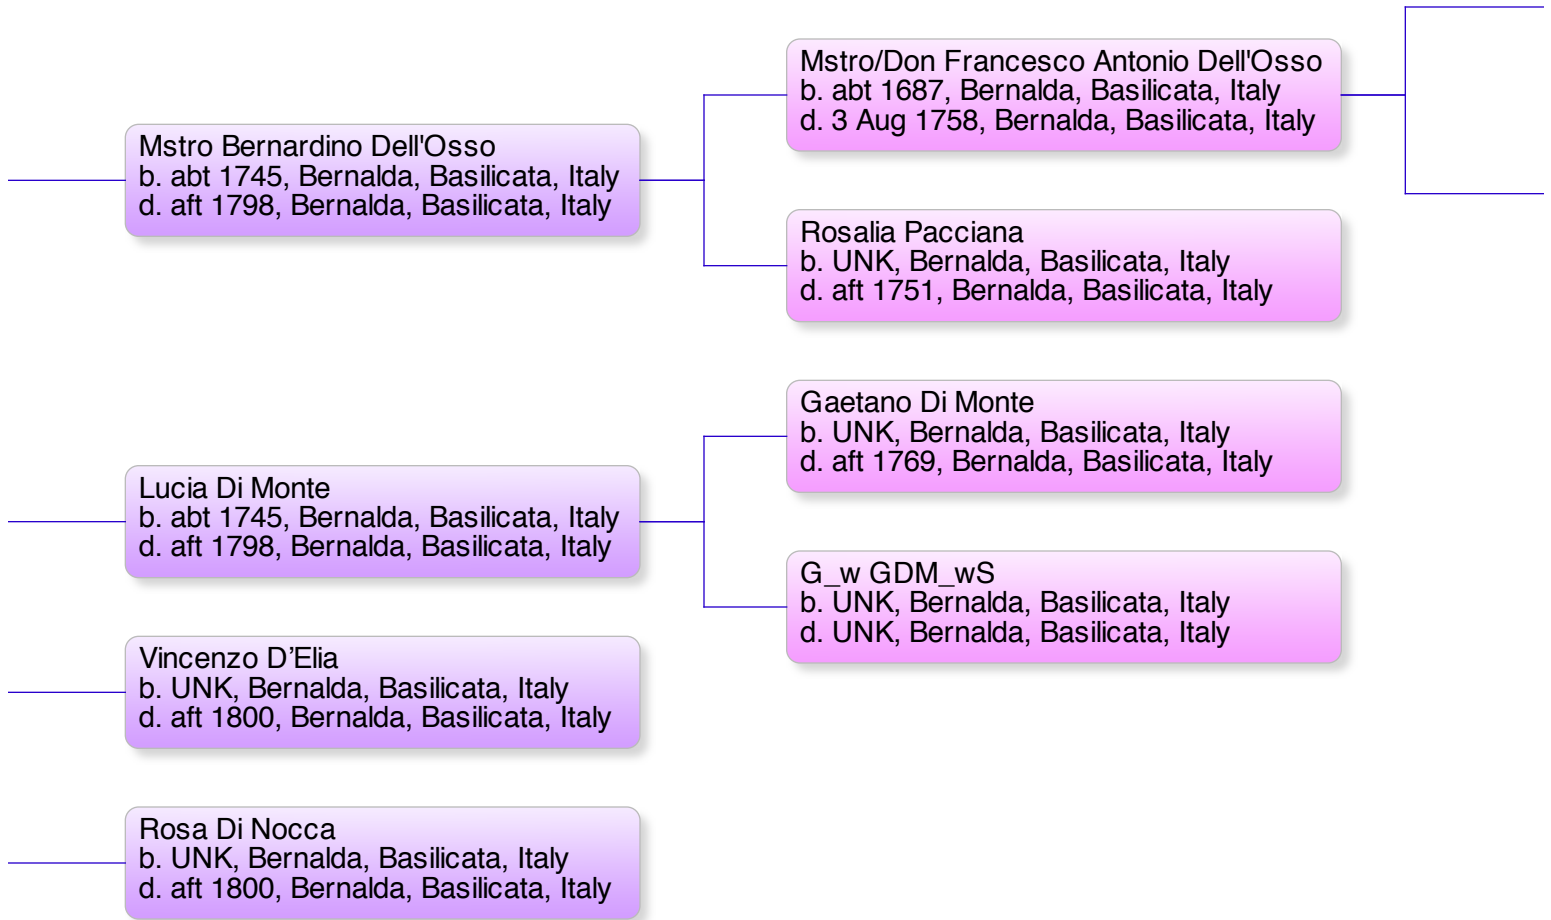

Antonietta Gerardi  
b. 15 Oct 1920, Sogliano (Lecce), Puglia, Italy  
d. 10 Jun 1990, Milano, Italy

---

---

Luigi Dell'Osso  
b. 17 Mar 1884, Bernalda, Basilicata, Italy  
d. abt 1955, Bernalda, Basilicata, Italy  
m. 1 Mar 1914, Bernalda, Basilicata, Italy

Giuseppina Fischetti  
b. 16 Nov 1896, Bernalda, Basilicata, Italy  
d. UNK, Bernalda, Basilicata, Italy

Bernardino Raffaele Dell'Osso  
b. 15 Feb 1851, Bernalda, Basilicata, Italy  
d. bef 1914, Bernalda, Basilicata, Italy  
m. 27 Sep 1874, Bernalda, Basilicata, Italy

Antonia Maria Giuseppina Battista Di Pace  
b. UNK, Bernalda, Basilicata, Italy  
d. bef 1914, Bernalda, Basilicata, Italy

---

---

---

---

# Adriana Maria Antonietta Dell'Osso's Pedigree Chart

Giovanni Battista "Giambattista" Dell'Osso  
b. abt 1660, Bernalda, Basilicata, Italy  
d. aft 1706, Bernalda, Basilicata, Italy  
m. UNK, Bernalda, Basilicata, Italy