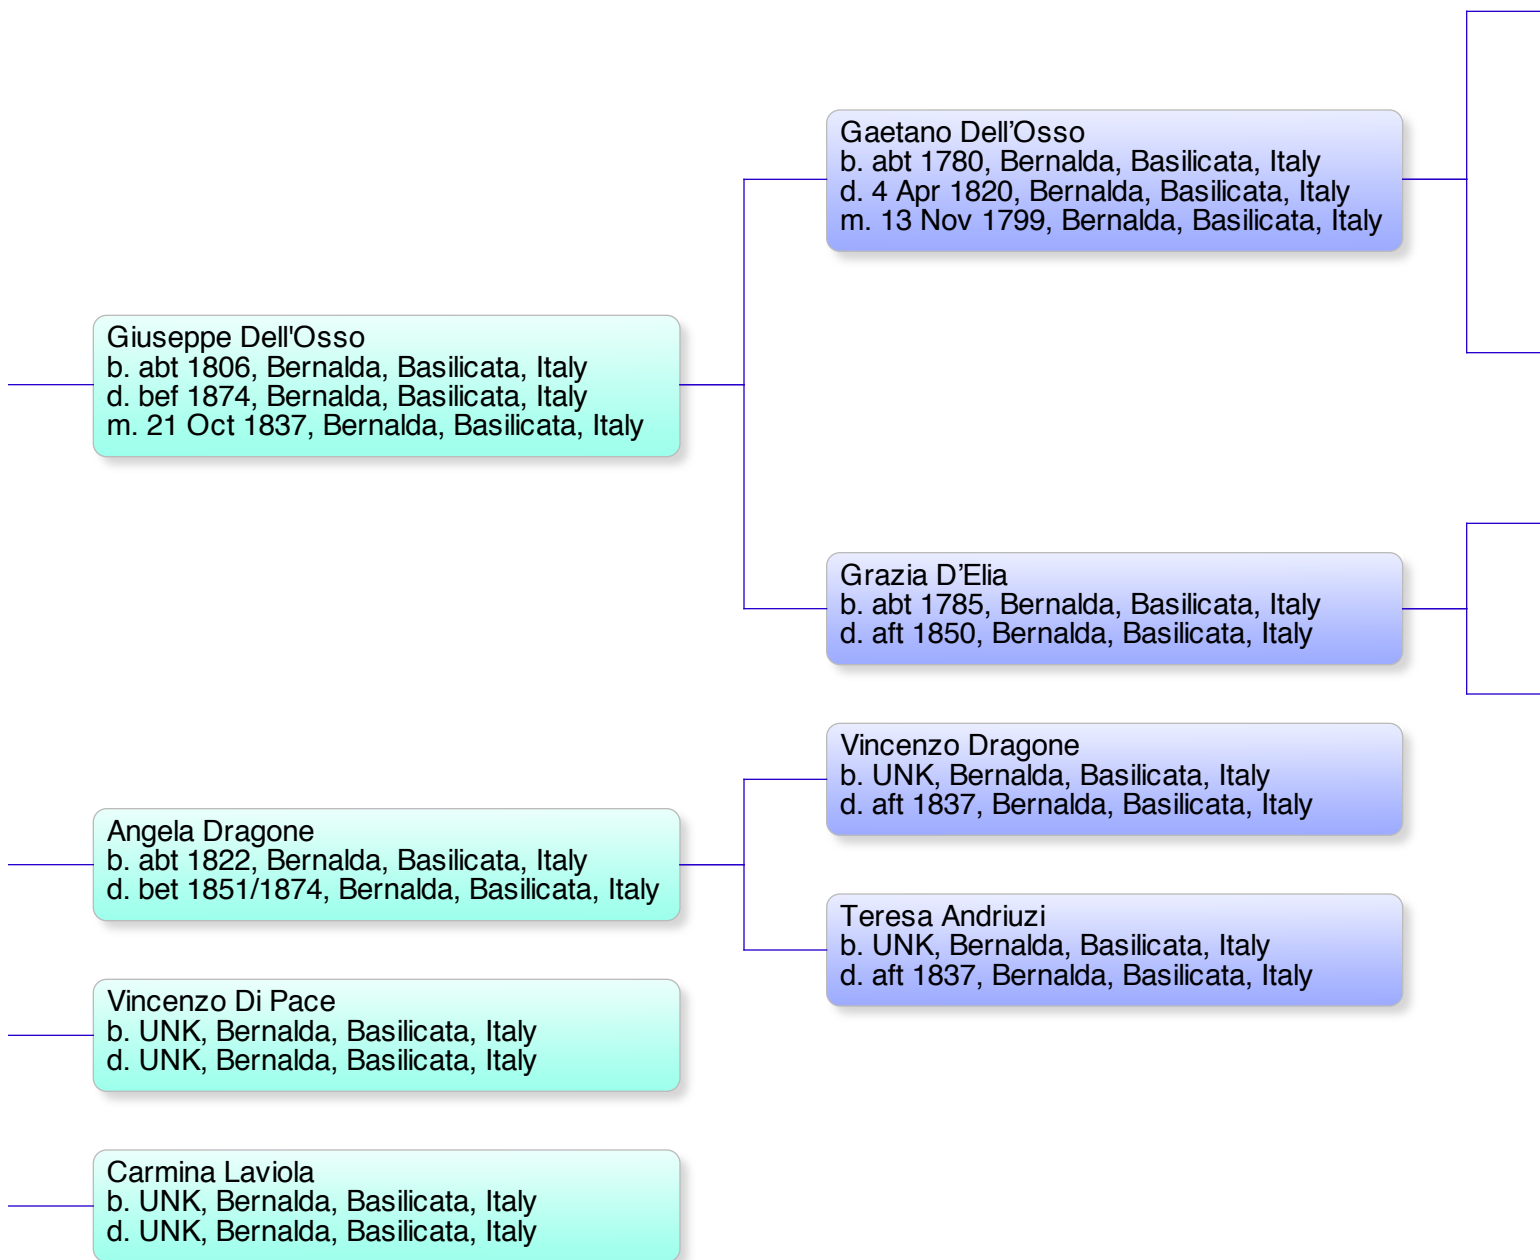

Adriana Maria Antonietta Dell'Osso  
b. 28 Feb 1956, Bernalda, Basilicata, Italy

Bernardino Dell'Osso  
b. 2 Aug 1918, Bernalda, Basilicata, Italy  
d. 15 Apr 2000, Bari, Puglia, Italy  
m. 24 Jul 1946, Sogliano di Lecce, Italy

Antonietta Gerardi  
b. 15 Oct 1920, Sogliano (Lecce), Puglia, Italy  
d. 10 Jun 1990, Milano, Italy

---

---

Luigi Dell'Osso  
b. 17 Mar 1884, Bernalda, Basilicata, Italy  
d. abt 1955, Bernalda, Basilicata, Italy  
m. 1 Mar 1914, Bernalda, Basilicata, Italy

Antonia Maria Giuseppina Battista Di Pace  
b. UNK, Bernalda, Basilicata, Italy  
d. bef 1914, Bernalda, Basilicata, Italy

---

---

---

---

# Adriana Maria Antonietta Dell'Osso's Pedigree Chart

Giovanni Battista "Giambattista" Dell'Osso  
b. abt 1660, Bernalda, Basilicata, Italy  
d. aft 1706, Bernalda, Basilicata, Italy  
m. UNK, Bernalda, Basilicata, Italy