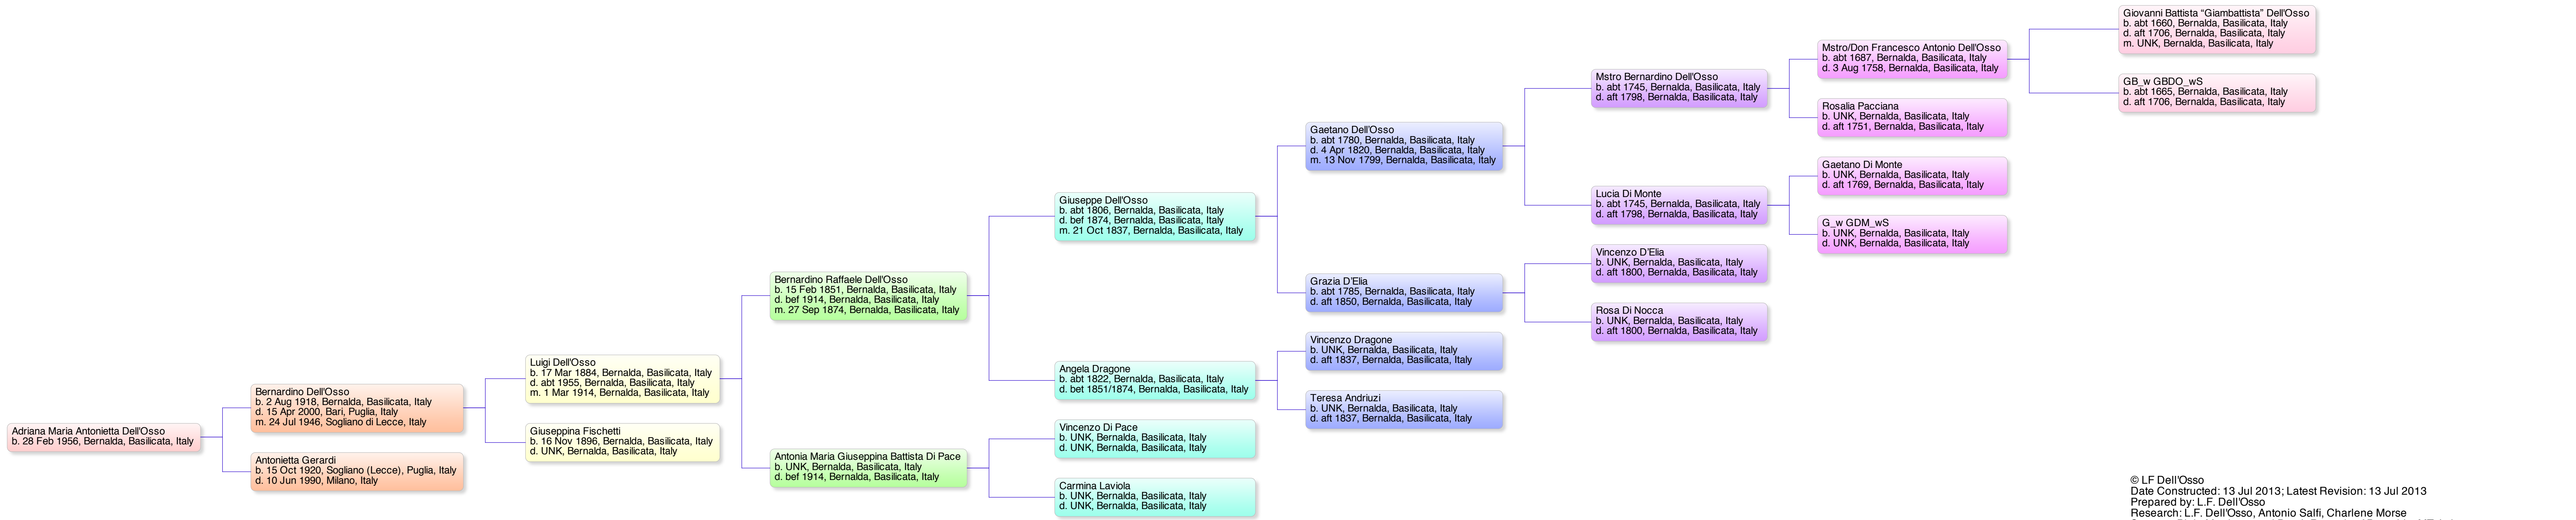

# Adriana Maria Antonietta Dell'Osso's Pedigree Chart

© LF Dell'Osso  
 Date Constructed: 13 Jul 2013; Latest Revision: 13 Jul 2013  
 Prepared by: L.F. Dell'Osso  
 Research: L.F. Dell'Osso, Antonio Salfi, Charlene Morse  
 Sources: Birth, Marriage, and Death Records of Bernalda, MT, Italy  
 Other Sources: Church Baptismal, Marriage, and Death Records and Living Relatives